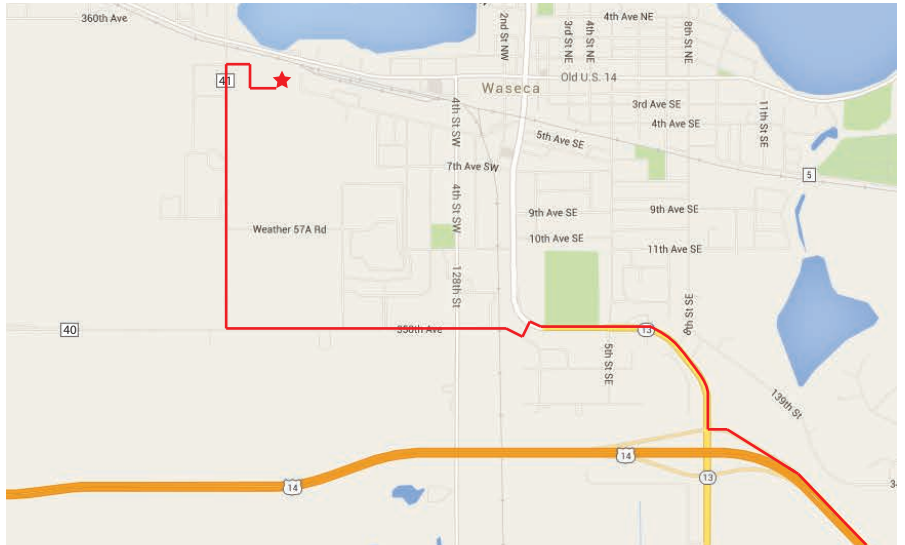

## Directions to the University of Minnesota Southern Research and Outreach Center

### **From the east on U.S. Highway 14**

- Turn right at the first Waseca exit off U.S. Hwy 14 onto MN-13 and continue north on MN-13
- Turn left onto 2<sup>nd</sup> Street SE
- Turn right onto University Ave/County Road 40
- Turn right to head north on 120<sup>th</sup> St/County Road 41
- SROC will be on your right about half a mile up the road

### **From the west on U.S. Highway 14**

- Turn right at the first Waseca exit off U.S. Hwy 14, and turn left onto 360th Ave
- Turn right to continue on 360<sup>th</sup> Ave
- Turn right onto Old Hwy 14
- SROC will be on your right at the intersection of 120<sup>th</sup> St./Cty Road 41

### **From the north on on MN-13**

- Follow MN-13 into Waseca
- Turn right onto W Elm Ave/Old U.S. Hwy 14
- SROC will be on the left about a mile down the road