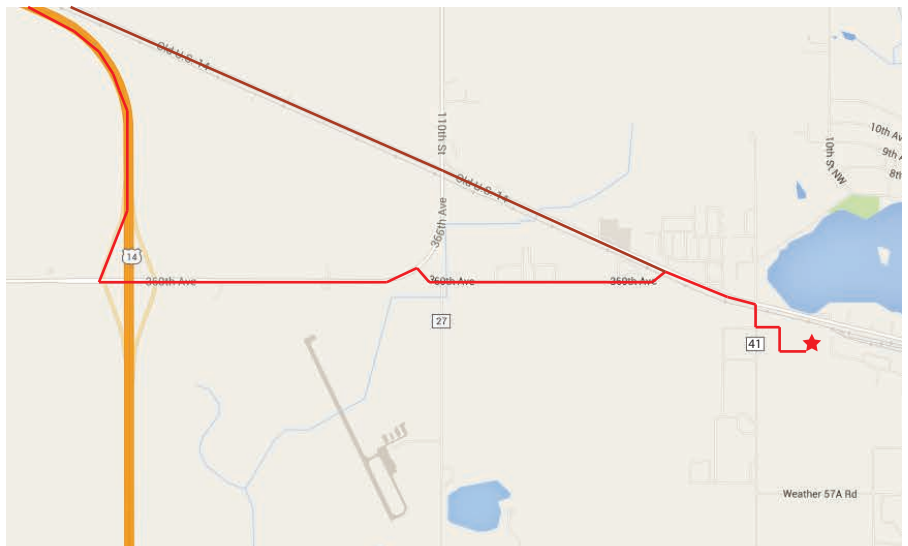

Directions to the University of Minnesota Southern Research and Outreach Center

From the east on U.S. Highway 14

- Turn right at the first Waseca exit off U.S. Hwy 14 onto MN-13 and continue north on MN-13
- Turn left onto 2nd Street SE
- Turn right onto University Ave/County Road 40
- Turn right to head north on 120th St/ County Road 41
- SROC will be on your right about half a mile up the road

From the west on U.S. Highway 14

- Turn right at the first Waseca exit off U.S. Hwy 14, and turn left onto 360th Ave
- Turn right to continue on 360th Ave
- Turn right onto Old Hwy 14
- SROC will be on your right at the intersection of 120th St./Cty Road 41

From the west on Old U.S. Hwy 14

- Follow Old U.S. highway to 120th St/ Cty Rd 41 where SROC will be on your right

From the north on on MN-13

- Follow MN-13 into Waseca
- Turn right onto W Elm Ave/Old U.S. Hwy 14
- SROC will be on the left about a mile down the road