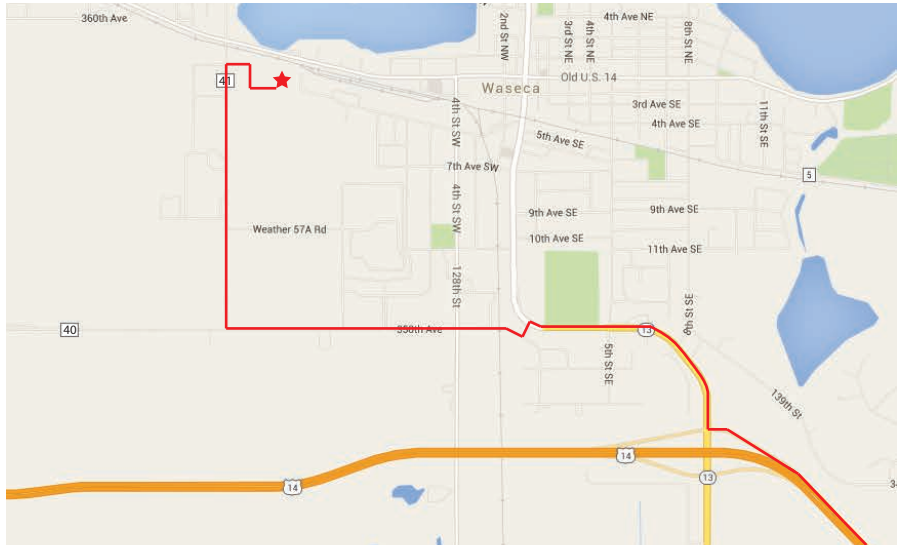

Directions to the University of Minnesota Southern Research and Outreach Center

From the east on U.S. Highway 14

- Turn right at the first Waseca exit off U.S. Hwy 14 onto MN-13 and continue north on MN-13
- Turn left onto 2nd Street SE
- Turn right onto University Ave/County Road 40
- Turn right to head north on 120th St/ County Road 41
- SROC will be on your right about half a mile up the road

From the west on U.S. Highway 14

- Turn right at the first Waseca exit off U.S. Hwy 14, and turn left onto 360th Ave
- Turn right to continue on 360th Ave
- Turn right onto Old Hwy 14
- SROC will be on your right at the intersection of 120th St./Cty Road 41

From the west on Old U.S. Hwy 14

- Follow Old U.S. highway to 120th St/ Cty Rd 41 where SROC will be on your right

From the north on on MN-13

- Follow MN-13 into Waseca
- Turn right onto W Elm Ave/Old U.S. Hwy 14
- SROC will be on the left about a mile down the road