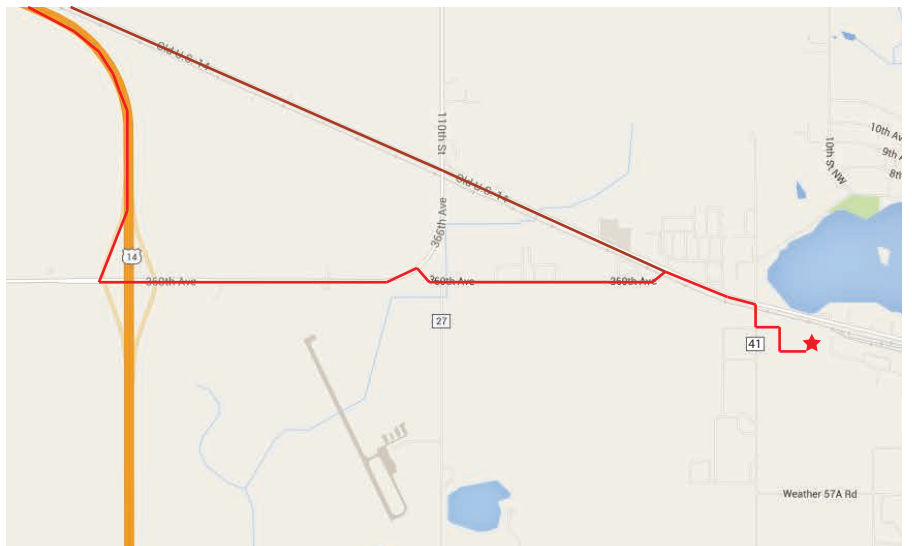

### **From the east on U.S. Highway 14**

- Turn right at the first Waseca exit off U.S. Hwy 14 onto MN-13 and continue north on MN-13
- Turn left onto 2<sup>nd</sup> Street SE
- Turn right onto University Ave/County Road 40
- Turn right to head north on 120<sup>th</sup> St/County Road 41
- SROC will be on your right about half a mile up the road

### **From the west on U.S. Highway 14**

- Turn right at the first Waseca exit off U.S. Hwy 14, and turn left onto 360th Ave
- Turn right to continue on 360<sup>th</sup> Ave
- Turn right onto Old Hwy 14
- SROC will be on your right at the intersection of 120<sup>th</sup> St./Cty Road 41

### **From the west on Old U.S. Hwy 14**

- Follow Old U.S. highway to 120<sup>th</sup> St/ Cty Rd 41 where SROC will be on your right

### **From the north on on MN-13**

- Follow MN-13 into Waseca
- Turn right onto W Elm Ave/Old U.S. Hwy 14
- SROC will be on the left about a mile down the road